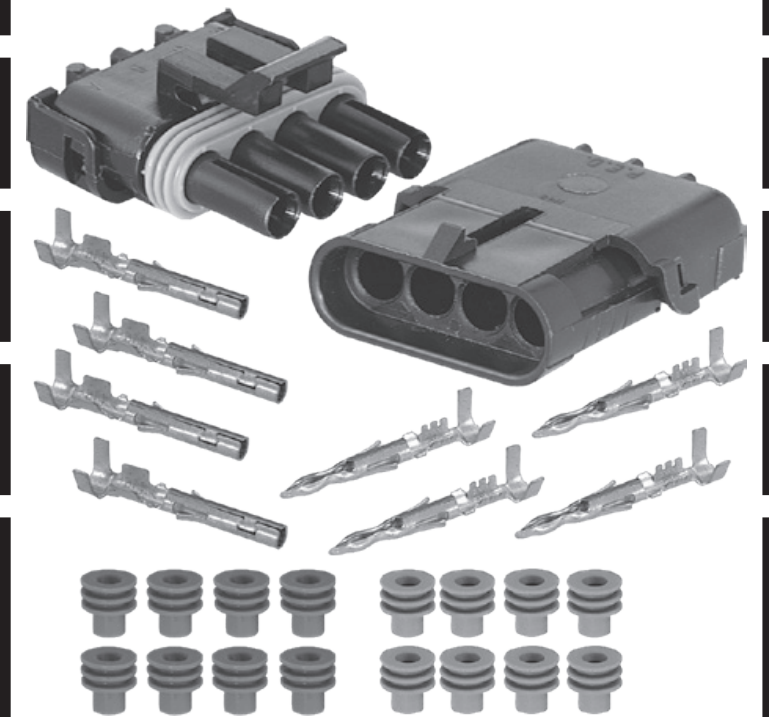

1446719

Weather Pack 1-Way Kit – 20–18 AWG

1446721

Weather Pack 2-Way Kit – 20–18 AWG

1446723

Weather Pack 3-Way Kit – 20–18 AWG

1446725

Weather Pack 4-Way Kit – 20–18 AWG

1446720

Weather Pack 1-Way Kit – 16–14 AWG

1446722

Weather Pack 2-Way Kit – 16–14 AWG

1446724

Weather Pack 3-Way Kit – 16–14 AWG

1446726

Weather Pack 4-Way Kit – 16–14 AWG