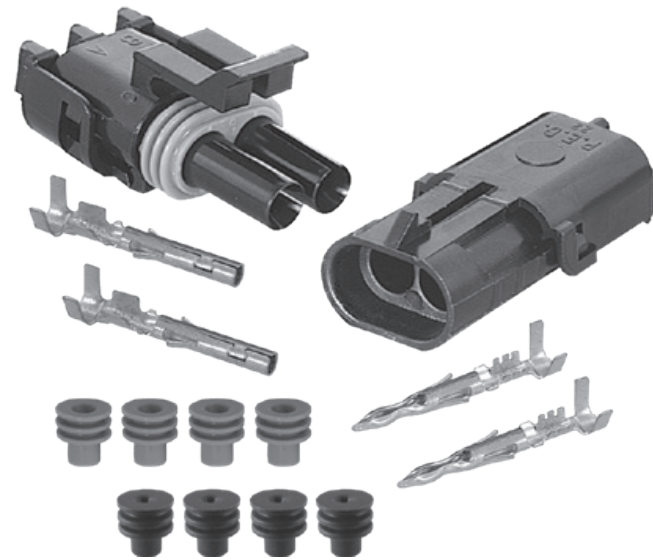

1446719

Weather Pack 1-Way Kit – 20–18 AWG

1446721

Weather Pack 2-Way Kit – 20–18 AWG

1446723

Weather Pack 3-Way Kit – 20–18 AWG

1446725

Weather Pack 4-Way Kit – 20–18 AWG

1446720

Weather Pack 1-Way Kit – 16–14 AWG

1446722

Weather Pack 2-Way Kit – 16–14 AWG

1446724

Weather Pack 3-Way Kit – 16–14 AWG

1446726

Weather Pack 4-Way Kit – 16–14 AWG