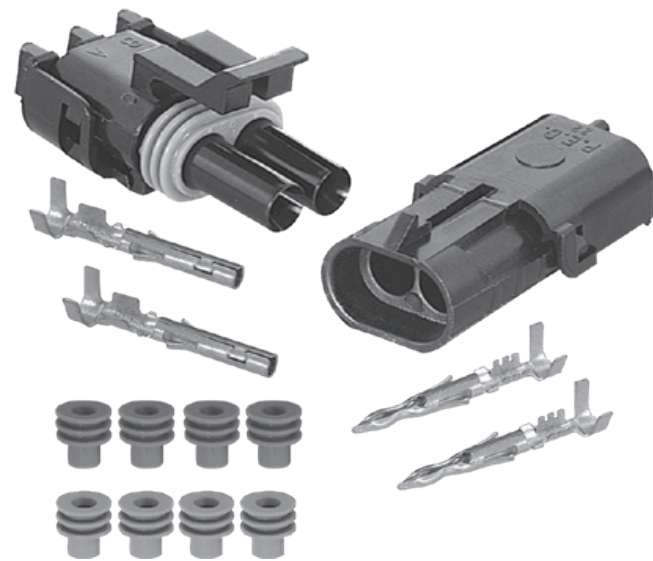

1446719

Weather Pack 1-Way Kit – 20–18 AWG

1446721

Weather Pack 2-Way Kit – 20–18 AWG

1446723

Weather Pack 3-Way Kit – 20–18 AWG

1446725

Weather Pack 4-Way Kit – 20–18 AWG

1446720

Weather Pack 1-Way Kit – 16–14 AWG

1446722

Weather Pack 2-Way Kit – 16–14 AWG

1446724

Weather Pack 3-Way Kit – 16–14 AWG

1446726

Weather Pack 4-Way Kit – 16–14 AWG