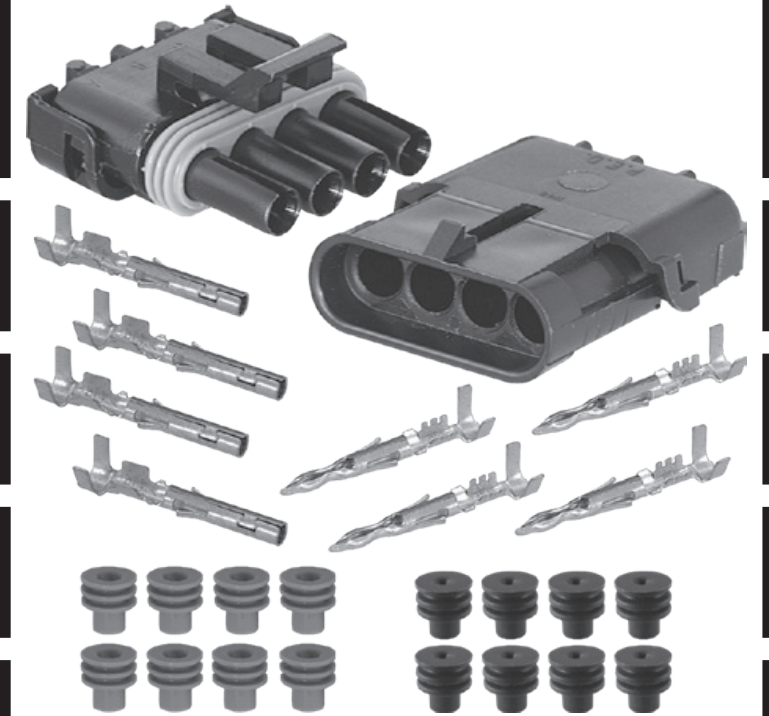

1446719

Weather Pack 1-Way Kit – 20–18 AWG

1446721

Weather Pack 2-Way Kit – 20–18 AWG

1446723

Weather Pack 3-Way Kit – 20–18 AWG

1446725

Weather Pack 4-Way Kit – 20–18 AWG

1446720

Weather Pack 1-Way Kit – 16–14 AWG

1446722

Weather Pack 2-Way Kit – 16–14 AWG

1446724

Weather Pack 3-Way Kit – 16–14 AWG

1446726

Weather Pack 4-Way Kit – 16–14 AWG