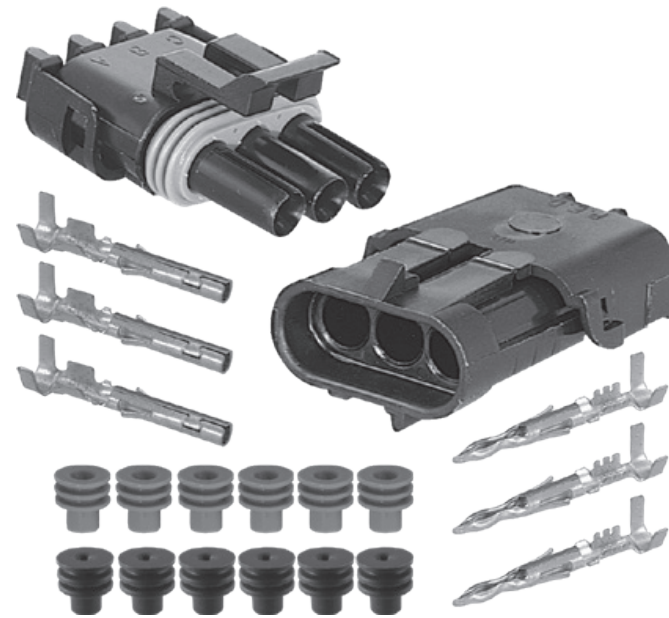

1446719

Weather Pack 1-Way Kit – 20–18 AWG

1446721

Weather Pack 2-Way Kit – 20–18 AWG

1446723

Weather Pack 3-Way Kit – 20–18 AWG

1446725

Weather Pack 4-Way Kit – 20–18 AWG

1446720

Weather Pack 1-Way Kit – 16–14 AWG

1446722

Weather Pack 2-Way Kit – 16–14 AWG

1446724

Weather Pack 3-Way Kit – 16–14 AWG

1446726

Weather Pack 4-Way Kit – 16–14 AWG