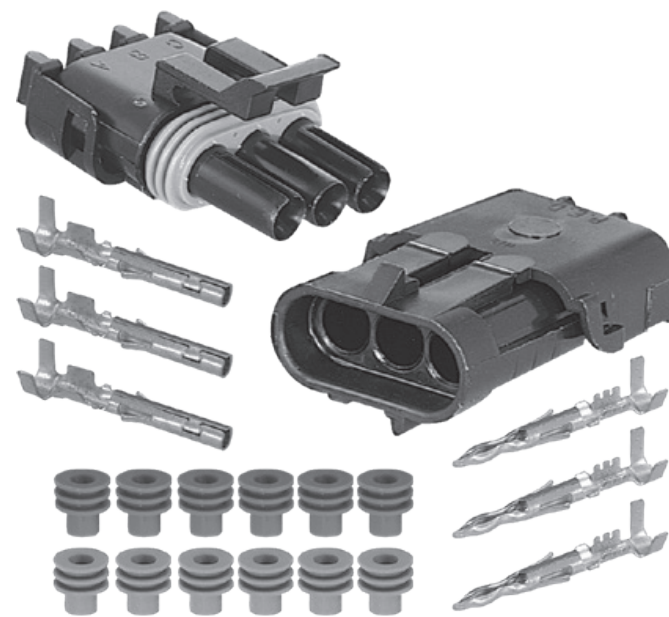

1446719

Weather Pack 1-Way Kit – 20–18 AWG

1446721

Weather Pack 2-Way Kit – 20–18 AWG

1446723

Weather Pack 3-Way Kit – 20–18 AWG

1446725

Weather Pack 4-Way Kit – 20–18 AWG

1446720

Weather Pack 1-Way Kit – 16–14 AWG

1446722

Weather Pack 2-Way Kit – 16–14 AWG

1446724

Weather Pack 3-Way Kit – 16–14 AWG

1446726

Weather Pack 4-Way Kit – 16–14 AWG