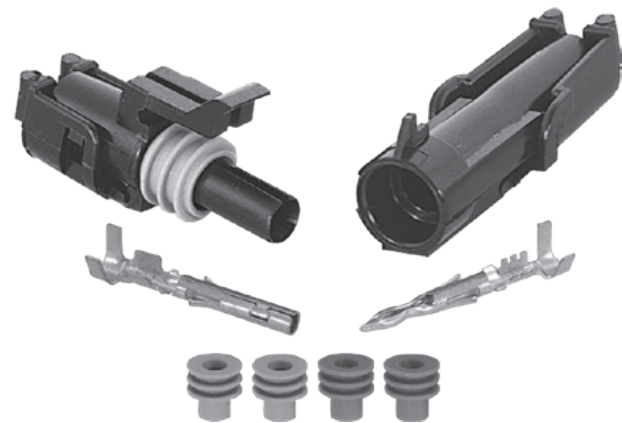

1446719

Weather Pack 1-Way Kit – 20–18 AWG

1446721

Weather Pack 2-Way Kit – 20–18 AWG

1446723

Weather Pack 3-Way Kit – 20–18 AWG

1446725

Weather Pack 4-Way Kit – 20–18 AWG

1446720

Weather Pack 1-Way Kit – 16–14 AWG

1446722

Weather Pack 2-Way Kit – 16–14 AWG

1446724

Weather Pack 3-Way Kit – 16–14 AWG

1446726

Weather Pack 4-Way Kit – 16–14 AWG