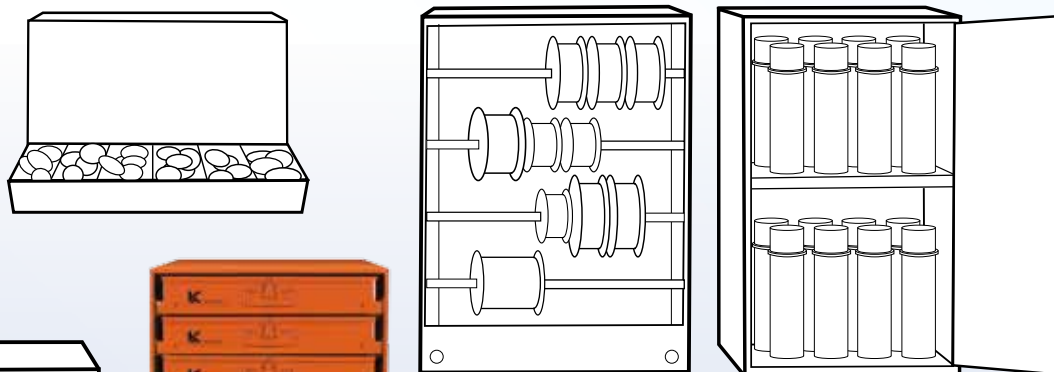

Kent Complete

Body Hardware and Electrical Universal Set-Up

A More Efficient Shop Starts Here

A complete parts set-up enables efficient repairs and modifications. The Kent Complete body hardware and electrical universal set up ensures the parts you need are organized and available when you need them.