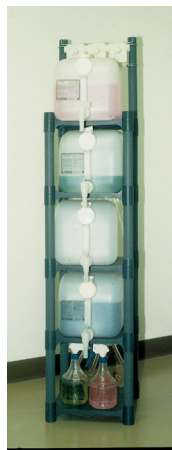

Storage

Tower of Power

Convenient storage for four 5-gal. jugs of pre-diluted, ready-to-disperse products. It can support up to a 200 lb. load. The front-load-only feature prevents accidental slippage through the side or back.

Item No.	Pkg. Qty.
DD103	1