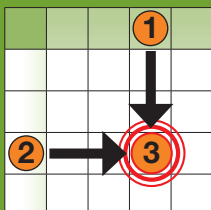

FEATURED ASSORTMENT PRODUCT COMBINATIONS

USE THE **PROMOTIONAL ITEM NO.** WHEN ORDERING TO RECEIVE BOTH ITEMS FOR ONE PRICE

PICK 2

SELECT A
CUSTOM PRODUCT
COMBINATION

EASY AS
1 - 2 - 3

1. Choose an item from the top row
2. Choose an item from the left column
3. Where those boxes cross, use the Promotional Item No. to order both items for one price

	 1515696 License Plate Screw Assortment, 15 Items, 375 Pieces, Includes Screws and Nuts, Suitable For License Plate	 KL128 Nylon Cable Tie Assortment, Black, 750 Pieces	 KL119 Drain Plug Assortment, 20 Items, 80 Total Pieces, KA24 Cabinet	 KL118 Heat Shrink Terminal Assortment, 15 Items, 171 Pieces
 KT14605 Total Rubber Clean	Promotional Item No. 1618730 License Plate Screw Assortment + Total Rubber Clean	Promotional Item No. 1618734 Nylon Cable Tie Assortment + Total Rubber Clean	Promotional Item No. 1618738 Drain Plug Assortment + Total Rubber Clean	Promotional Item No. 1618742 Heat Shrink Terminal Assortment + Total Rubber Clean
 1526977 Kent Bug and Tar Remover	Promotional Item No. 1618731 License Plate Screw Assortment + Kent Bug and Tar Remover	Promotional Item No. 1618735 Nylon Cable Tie Assortment + Kent Bug and Tar Remover	Promotional Item No. 1618739 Drain Plug Assortment + Kent Bug and Tar Remover	Promotional Item No. 1618743 Heat Shrink Terminal Assortment + Kent Bug and Tar Remover
 KT14928 Electronic Contact Cleaner	Promotional Item No. 1618732 License Plate Screw Assortment + Electronic Contact Cleaner	Promotional Item No. 1618736 Nylon Cable Tie Assortment + Electronic Contact Cleaner	Promotional Item No. 1618740 Drain Plug Assortment + Electronic Contact Cleaner	Promotional Item No. 1618744 Heat Shrink Terminal Assortment + Electronic Contact Cleaner
 P17448 HVAC Cleaner	Promotional Item No. 1618733 License Plate Screw Assortment + HVAC Cleaner	Promotional Item No. 1618737 Nylon Cable Tie Assortment + HVAC Cleaner	Promotional Item No. 1618741 Drain Plug Assortment + HVAC Cleaner	Promotional Item No. 1618745 Heat Shrink Terminal Assortment + HVAC Cleaner