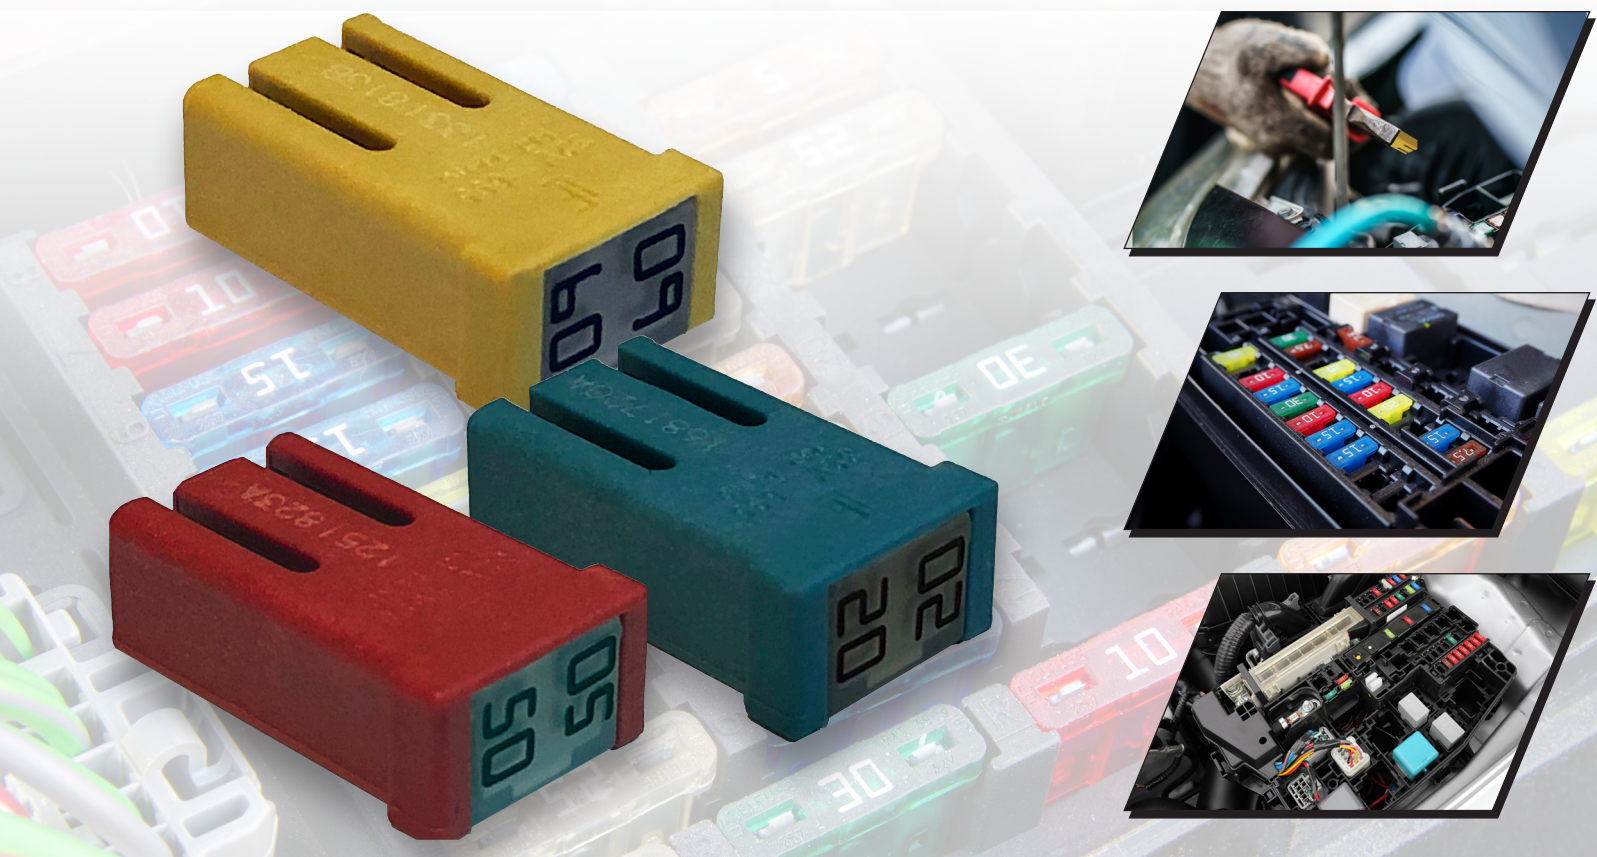

Kent's Rear View Mirror Adhesive (RVMA) is a fast setting two component, no mix adhesive and activator system designed for bonding metal rear view mirrors to windshields. This adhesive also exhibits excellent thermal cycling capabilities and solvent resistance.

A surface insensitive cyanoacrylate adhesive that is used in applications that require faster cure speeds. Bonds a wide range of surfaces including rubber, metals, plastics and more.

- Rapid cure time
- High viscosity prevents run-off
- Clear gel formula

Container Type	Size (Oz.)	Item No.	Pkg. Qty.
Bottle	0.7	1632586*	1

*Not available in Canada

The NEW Standard for Vehicle Circuit Protection

Sub-Miniature Automotive Fuse Assortment

An increasing number of in-car electronics requires more circuit protection in less space. The NEW Sub-miniature Automotive Fuse Assortment contains MICRO2®, MICRO3®, and MCASE™ fuses, ensuring total vehicle circuit protection.

Assortment Item Description	Item No.	Pkg. Qty.
Fuse Assortment, 23 Items, 79 Pieces	1632632	1

Slotted MCASE™ Fuses now also available individually.

Slotted MCASE™ Fuses

The Slotted MCASE™ Fuse is a cartridge style fuse with female terminals for 2.8 mm male terminals. It has a miniaturized footprint for optimal usage of space. It is a time delayed fuse and can handle inrush currents.