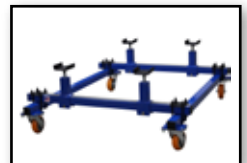

Vehicle Dolly – 1620185

- Steel construction with powder coat finish
- Both length and width adjustable
- All four frame points adjustable both side to side and telescopically
- High grade rubber casters for easy vehicle movement